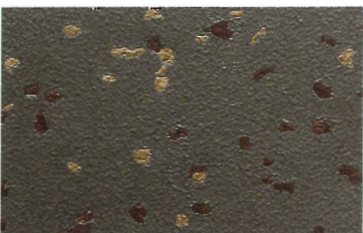

Add natural beauty and depth to any design with our Mosaic Collection. Speckled with a medley of hues, the earthiness of this collection really comes through when combined with Orange Peel texture.

BLUESTONE

OP

GRAVEL

OP

SANDCASTLE

OP

ONYX

OP

PAISLEY

OP

SANDSTONE

OP

SAGE

OP

CHESTNUT

OP

GLACIER GREY

OP

Swatches shown in Orange Peel.